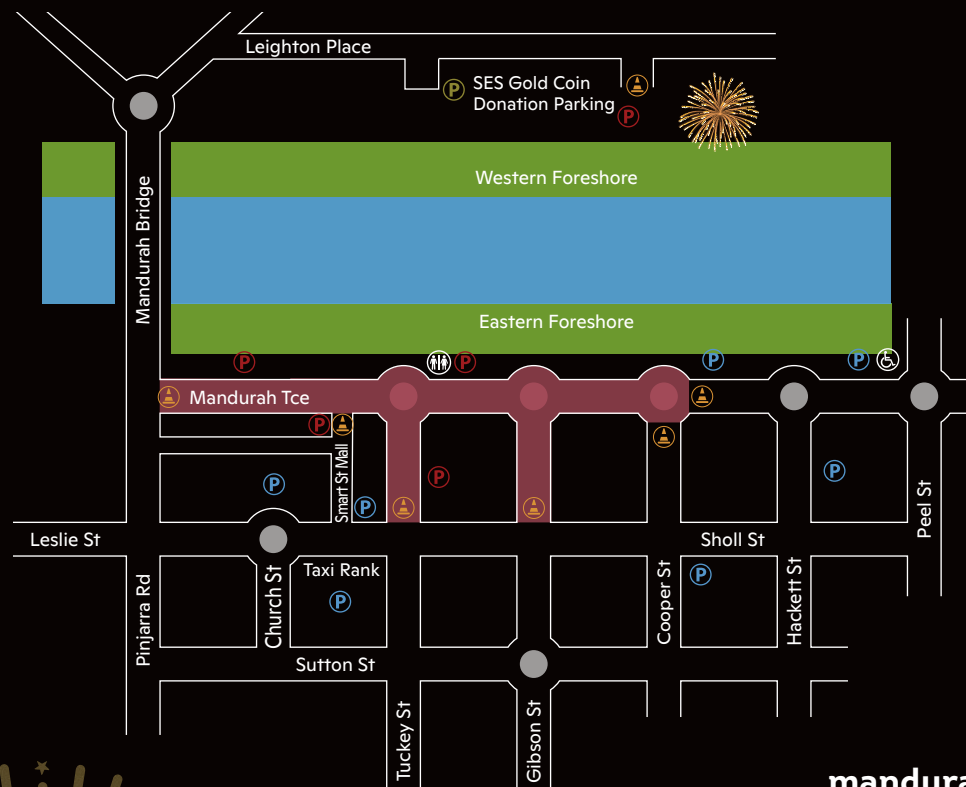

Christmas in Mandurah

New Year's Eve Fireworks

ROAD AND WATER CLOSURES

Celebrate New Year's Eve with spectacular fireworks at 9pm and midnight

mandurah.wa.gov.au/christmas

Road and Car Park Closures

From 7pm the following road closures will apply:
Mandurah Tce between Pinjarra Rd and Cooper St
Smart St between Barracks Ln and Mandurah Tce.
Tuckey St and Gibson St between Sholl St and Mandurah Tce.

Mandurah Terrace Parking Precinct 1 on Mandurah Tce will be closed. Rotunda car park on Mandurah Tce (extended until 4am).

Water Closures

From 8.45pm - 9.15pm (31/12/23) and
11.45pm (31/12/23) - 12.15am (1/1/24)

Within a 250m radius of the firing point for the fireworks beside the Mandurah War Memorial.

Entrance to Mandurah Canals.

Taxi Ranks

The Mandurah Terrace taxi rank will be closed during the road closure. A temporary taxi rank will be set up in the Mewburn Centre car park.

ACROD

Temporary additional accessible parking will be located at the Visitors Centre car park off Mandurah Tce.

For more information on road closures please phone 9550 3777

- Car park operational
- Charity donation parking
- Temporary additional ACROD Parking
- Road closure
- Car park closed

mandurah.wa.gov.au/christmas