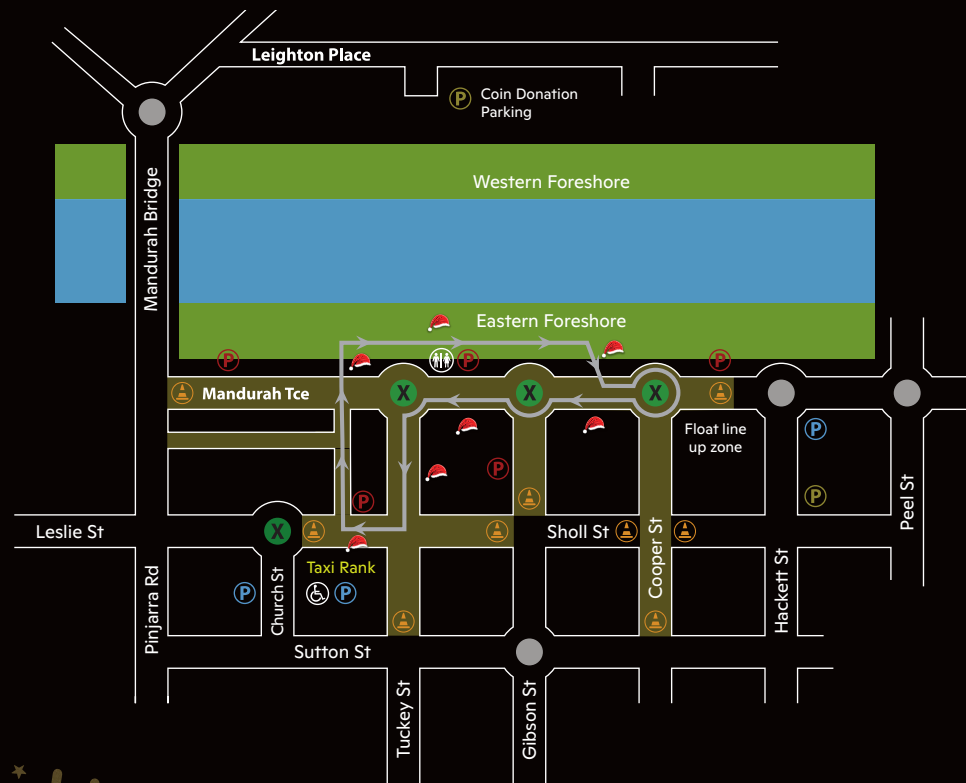

Taxi Ranks

The Mandurah Tce and Tuckey St taxi ranks will be closed during the road closure. A temporary taxi rank will be set up in Mewburn Centre car park.

ACROD

Temporary additional accessible parking will be located at the Mewburn Centre car park off Sutton St.

Parking Closures

Parking closures will apply. Signage will be installed 10 days prior to the event. Please check signage for details.

- Pageant Route
- Car park operational during pageant
- Gold coin charity parking
- Temporary additional ACROD Parking
- Road closure
- Car park closed
- Optimal viewing locations
- Roundabout not in use

mandurah.wa.gov.au/christmas

Road and Car Park Closures

From 7pm the following road closures will apply:
Mandurah Tce between Pinjarra Rd and Cooper St
Smart St between Barracks Ln and Mandurah Tce.
Tuckey St and Gibson St between Sholl St and Mandurah Tce.

Within a 250m radius of the firing point for the fireworks beside the Mandurah War Memorial.

Entrance to Mandurah Canals.

Taxi Ranks

The Mandurah Terrace taxi rank will be closed during the road closure. A temporary taxi rank will be set up in the Mewburn Centre car park.